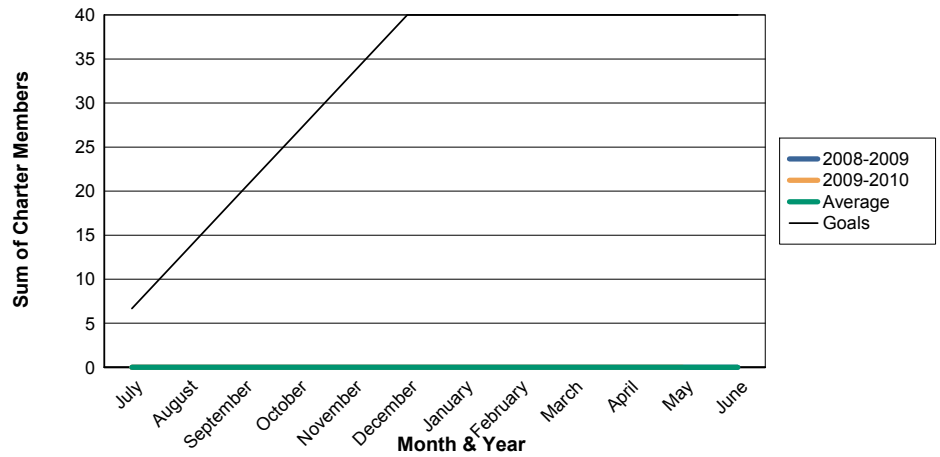

3 Year Comparisons for GMT Constitutional Area 1

By GMT District

As of May 2010

Sum of New Clubs/ Month & Year

For District 1 L

Sum of Dropped Clubs/ Month & Year

For District 1 L

Sum of Net Clubs/ Month & Year

For District 1 L

Sum of Charter Members/ Month & Year

For District 1 L

3 Year Comparisons for GMT Constitutional Area 1

By GMT District

As of May 2010

Sum of New Members/ Month & Year

For District 1 L