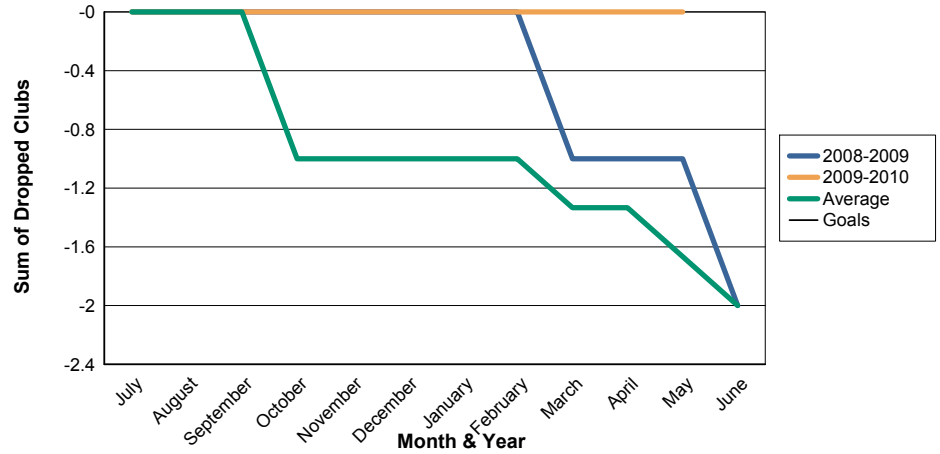

3 Year Comparisons for GMT Constitutional Area 1

By GMT District

As of May 2010

Sum of New Clubs/ Month & Year

For District 1 L

Sum of Dropped Clubs/ Month & Year

For District 1 L

Sum of Net Clubs/ Month & Year