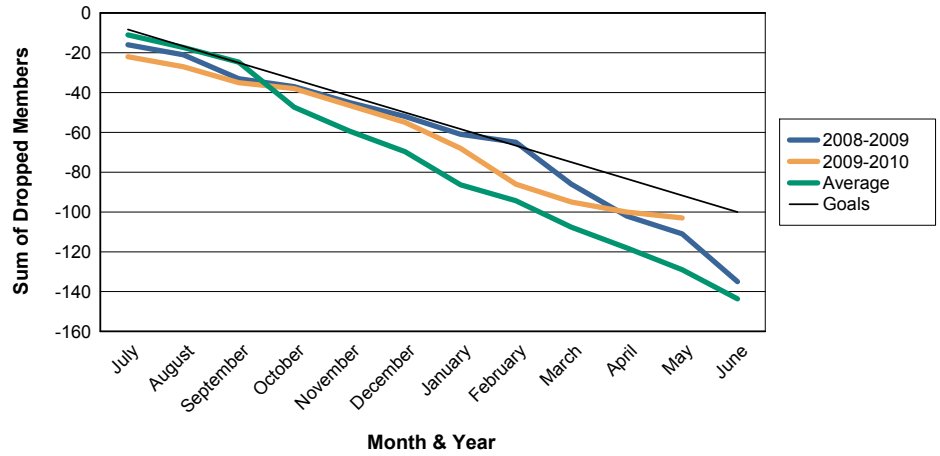

For District 1 L

Sum of Charter Members/ Month & Year

For District 1 L

3 Year Comparisons for GMT Constitutional Area 1

By GMT District

As of May 2010

Sum of New Members/ Month & Year

For District 1 L

Sum of Dropped Members/ Month & Year

For District 1 L

Sum of Net Members/ Month & Year

For District 1 L