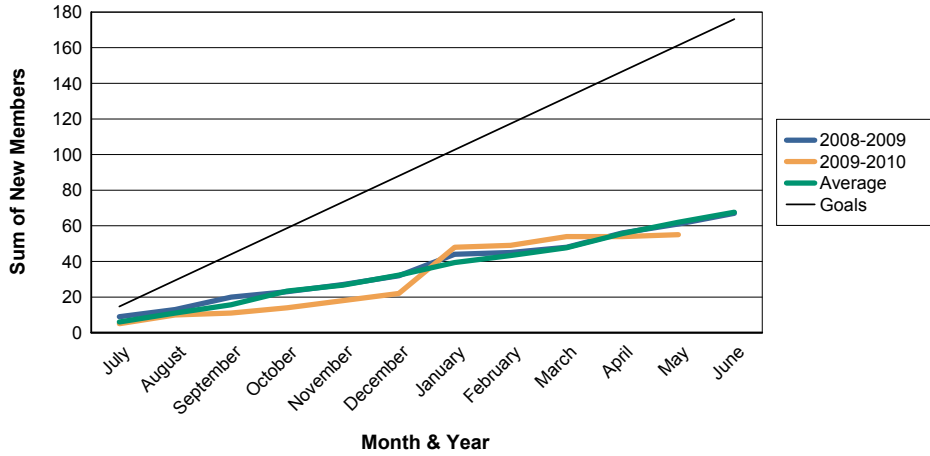

3 Year Comparisons for GMT Constitutional Area 1

By GMT District

As of May 2010

Sum of New Clubs/ Month & Year

For District 1 L

Sum of Dropped Clubs/ Month & Year

For District 1 L

Sum of Net Clubs/ Month & Year

For District 1 L

Sum of Charter Members/ Month & Year

For District 1 L

3 Year Comparisons for GMT Constitutional Area 1

By GMT District

As of May 2010

Sum of New Members/ Month & Year

For District 1 L

Sum of Dropped Members/ Month & Year

For District 1 L

Sum of Net Members/ Month & Year

For District 1 L