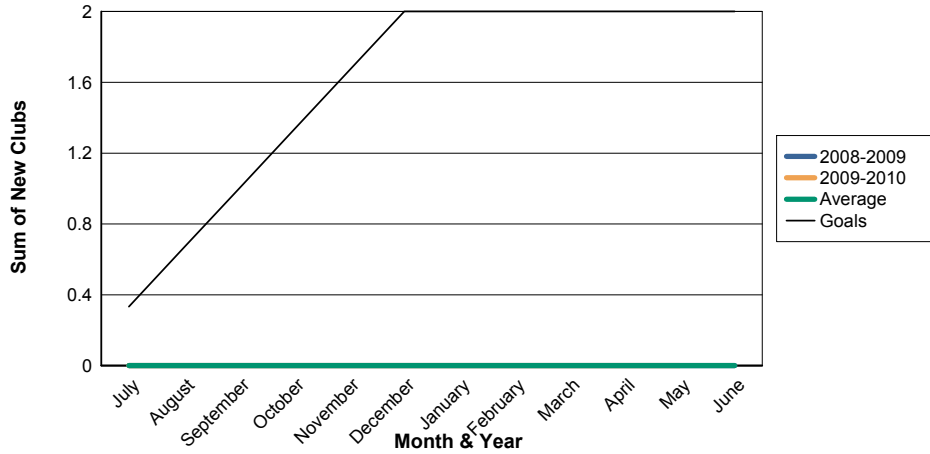

3 Year Comparisons for GMT Constitutional Area 1

By GMT District

As of May 2010

Sum of New Clubs/ Month & Year

For District 1 L

Sum of Dropped Clubs/ Month & Year

For District 1 L

Sum of Net Clubs/ Month & Year