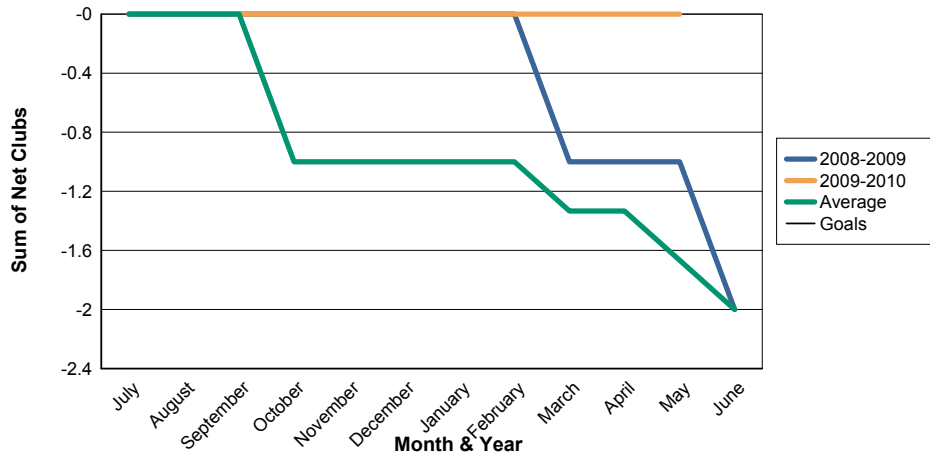

Sum of Net Clubs/ Month & Year

For District 1 L